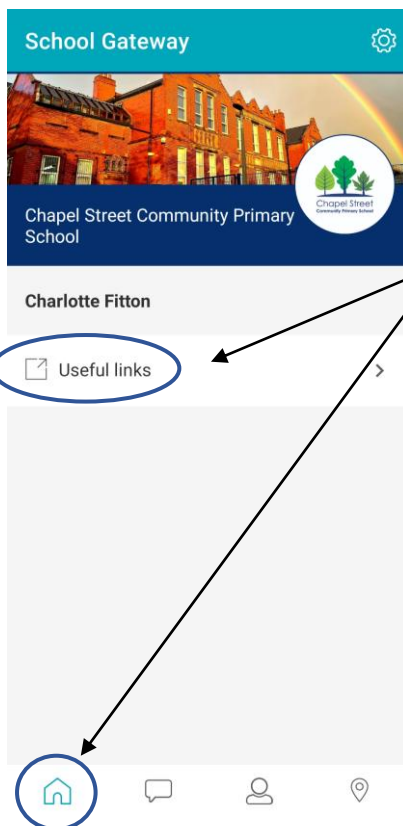

## School Gateway - How to sign up using the App:

1. Downloaded the App
2. Open the App
3. At the bottom of the page it will say: Don't have an account? "Sign Up"
4. Press "Sign Up"
5. Fill out your email address and mobile number
6. You will receive a text message with a PIN
7. Go back to the App and enter your email along with the PIN
8. A confirmation email will shortly follow and you will be able to use the App

This is what the app will look like when you open it.

This section is where you will receive a direct message from school. The messages will cover:

- Your child's attendance
- Newsletters
- Class information
- Before & after school club information
- School trips information
- Term dates
- School milk
- Important school news
- School events
- ...and much more

**PLEASE DOWNLOAD THE APP FOR FREE!**

**Useful Links**

The app can be a great "one stop shop". By clicking on the house icon and then clicking on the "useful links" button

This will then open THIS PAGE

You can then have quick access to: