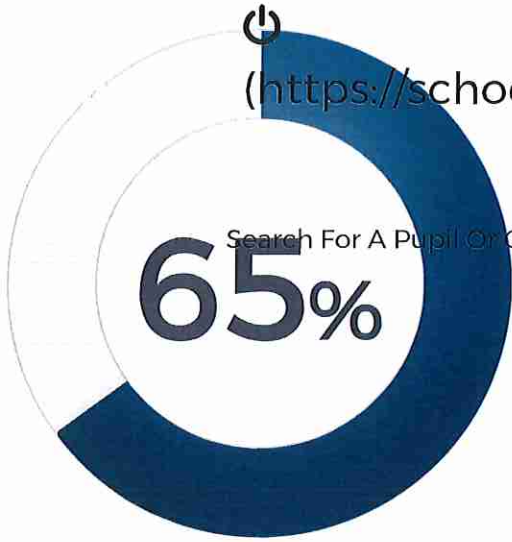

DAWN JENG

(<https://schools.swimphony.com/school/logout>)

Search For A Pupil Or Class...

SWIM 25M

PERFORM A RANGE OF RECOGNISED STROKES

Search For A Pupil Or Class...

PERFORM A SAFE SELF RESCUE